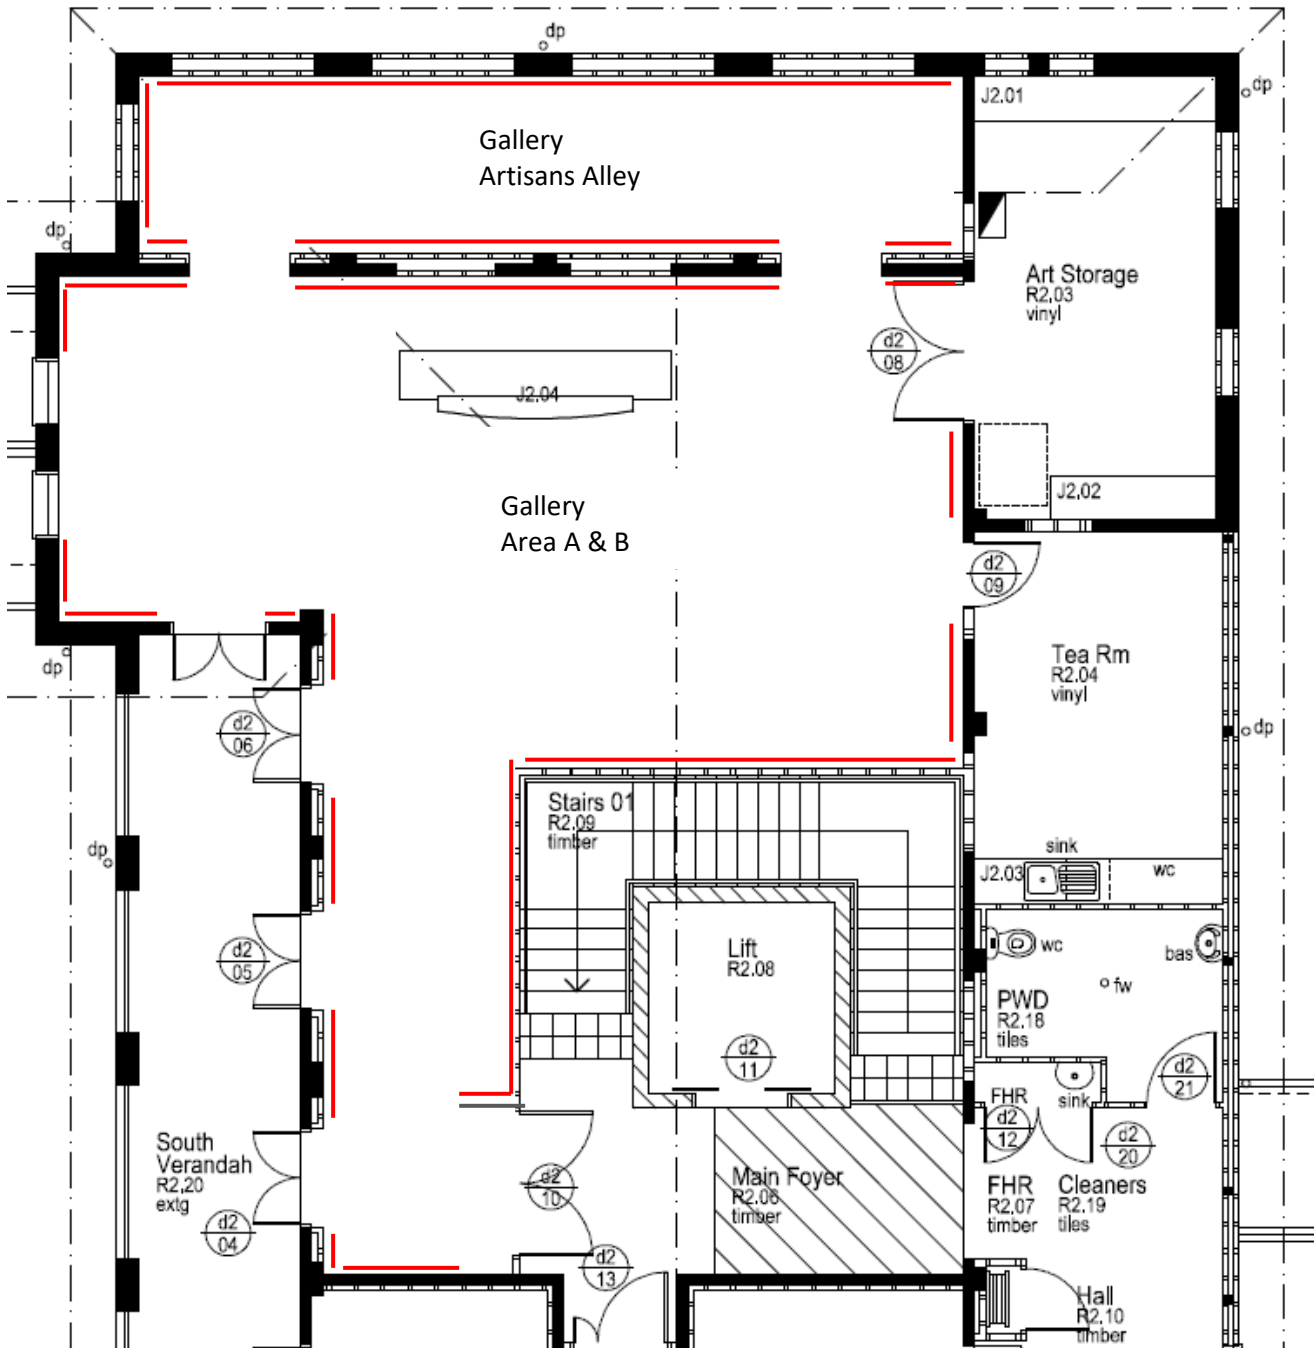

Gayndah Art Gallery

FLOOR PLAN

Key:
— Tracking

Tracking Length for Gallery Area A = 28.5m

Tracking Length for Gallery Area B = 20m

Total Tracking Length for Gayndah Art Gallery = 48.5m